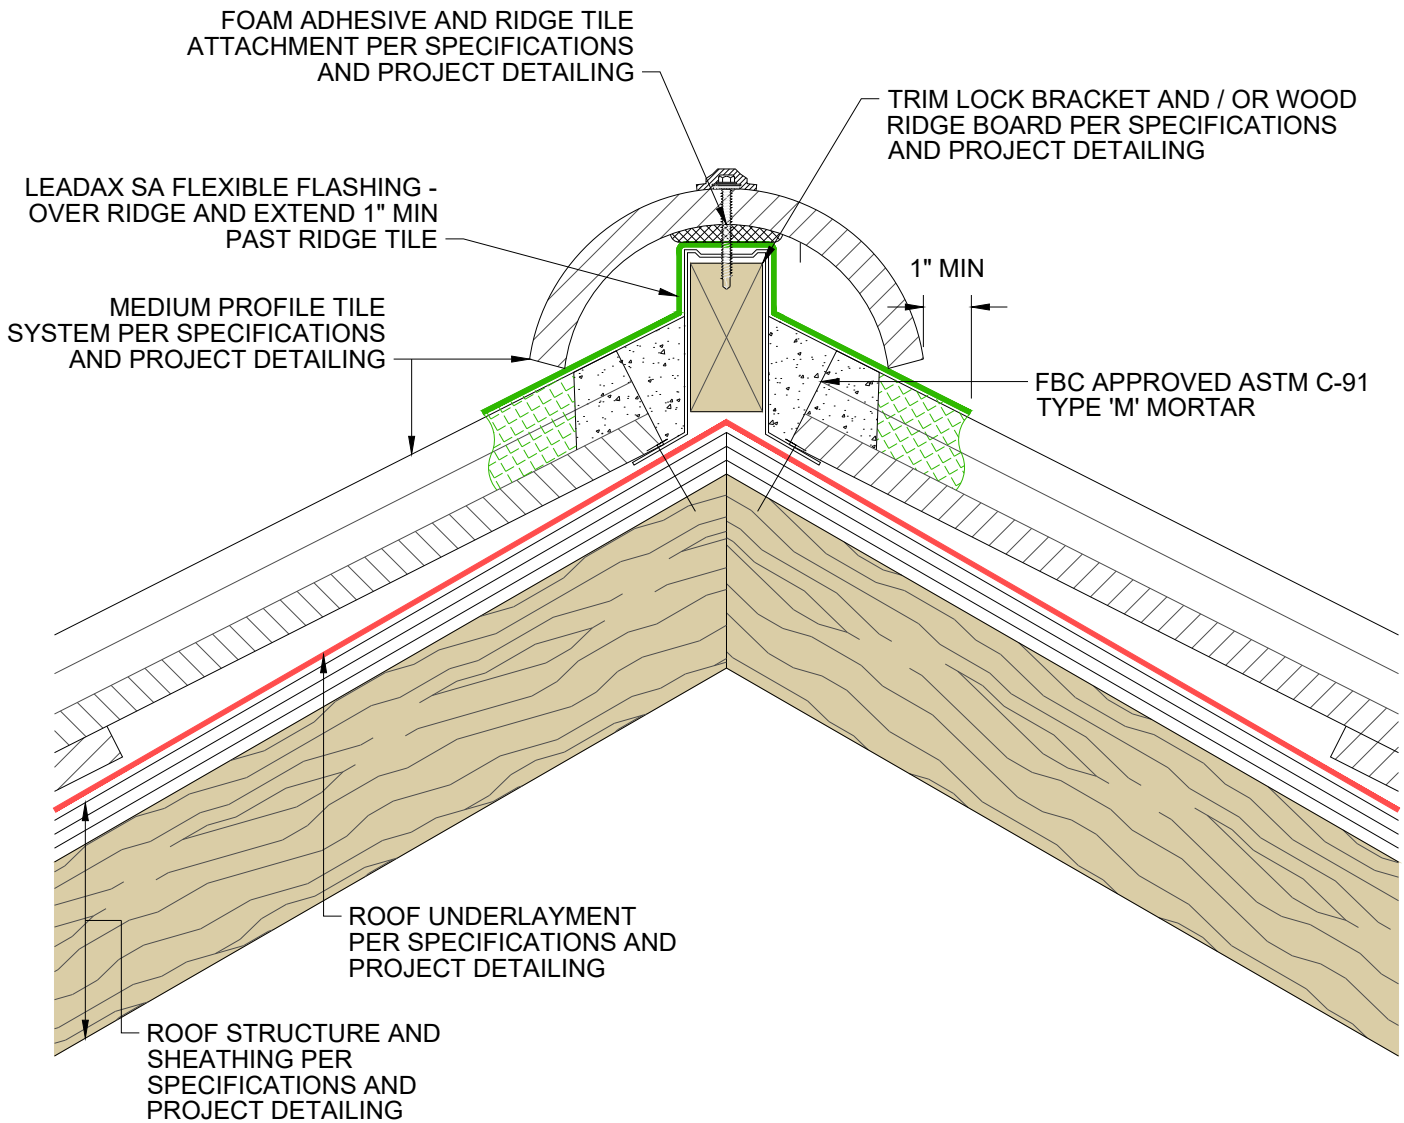

LOW PROFILE TILE
RIDGE FLASHING DETAIL

915 26TH AVE NW, C5
GIG HARBOR, WASHINGTON 98335

Ir. R.R. van der Zeelaan 10
8191 HZ Wapenveld, The Netherlands

VAPROSHIELD / LEADAX
TILE ROOF FLASHING DETAILS

DATE: 04.14.2023
SCALE: NONE

DRAWN: SH
CHECKED: CM

TR03

MEDIUM PROFILE TILE
RIDGE FLASHING DETAIL

915 26TH AVE NW, C5
GIG HARBOR, WASHINGTON 98335

Ir. R.R. van der Zeelaan 10
8191 HZ Wapenveld, The Netherlands

VAPROSHIELD / LEADAX
TILE ROOF FLASHING DETAILS

DATE: 04.14.2023
SCALE: NONE

DRAWN: SH
CHECKED: CM

TR04

HIGH PROFILE TILE RIDGE FLASHING DETAIL

915 26TH AVE NW, C5
GIG HARBOR, WASHINGTON 98335

Ir. R.R. van der Zeelaan 10
8191 HZ Wapenveld, The Netherlands

VAPROSHIELD / LEADAX
TILE ROOF FLASHING DETAILS

DATE: 04.14.2023
SCALE: NONE

DRAWN: SH
CHECKED: CM

TR05