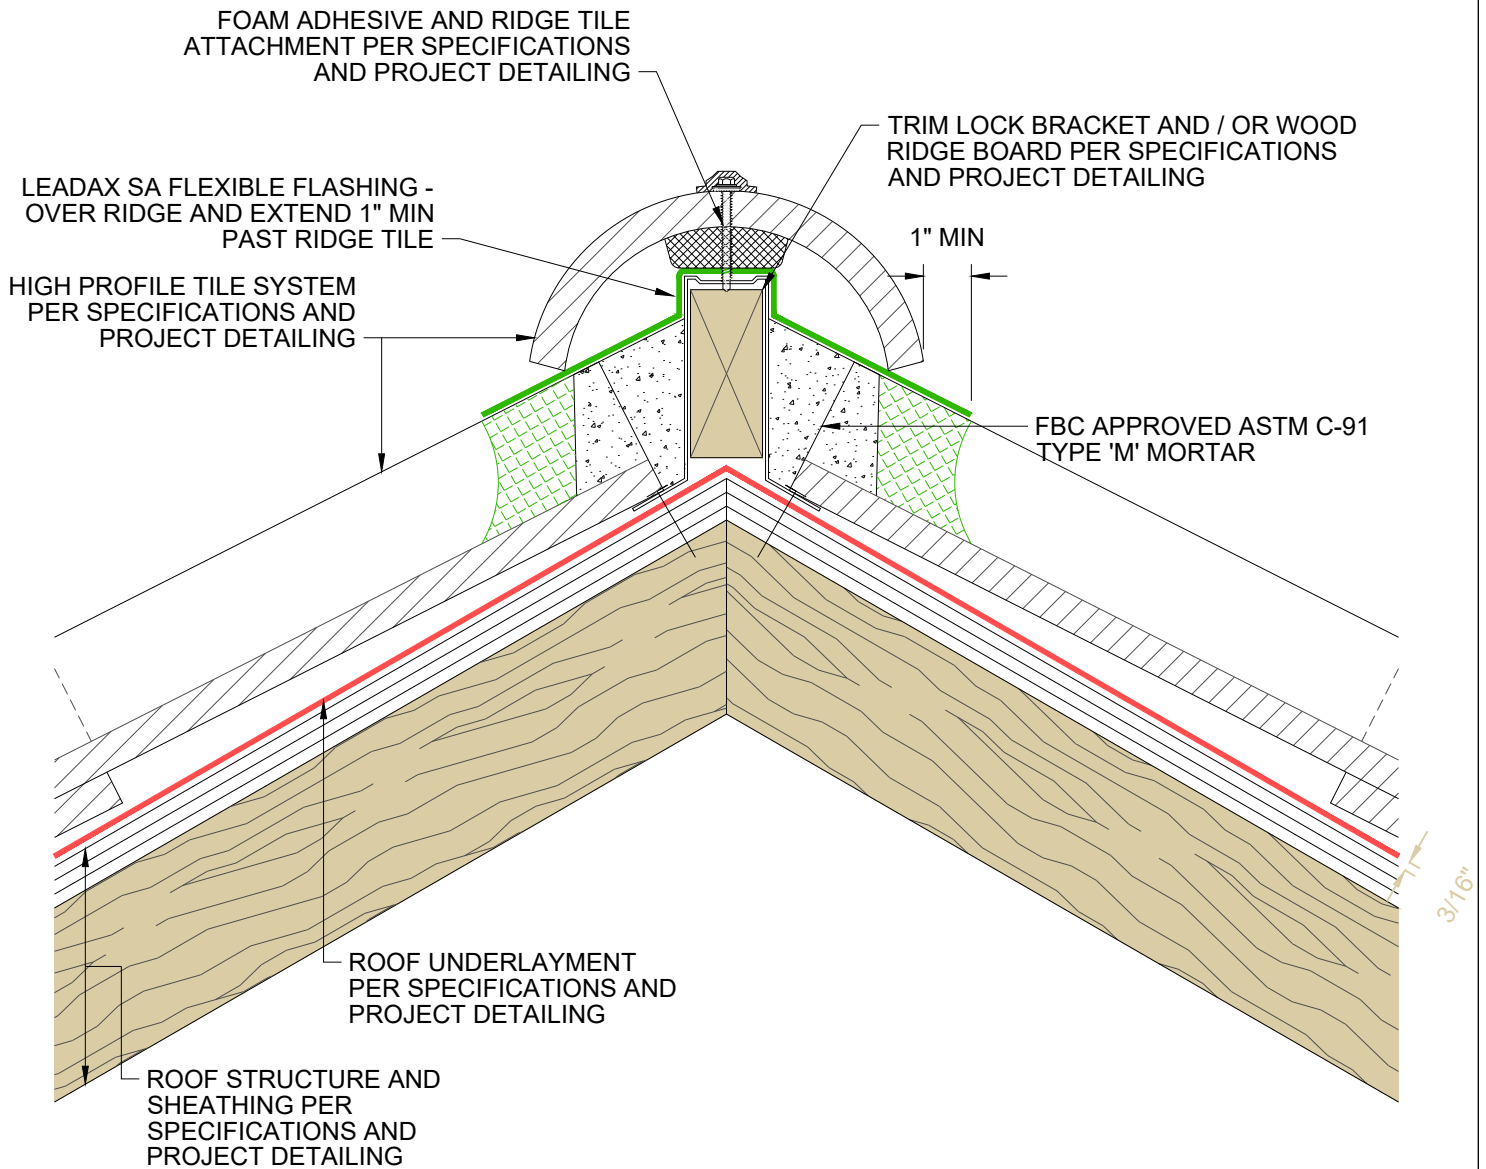

DRAWN: SH
CHECKED: CM

TR03

MEDIUM PROFILE TILE
RIDGE FLASHING DETAIL

915 26TH AVE NW, C5
GIG HARBOR, WASHINGTON 98335

Ir. R.R. van der Zeelaan 10
8191 HZ Wapenveld, The Netherlands

VAPROSHIELD / LEADAX
TILE ROOF FLASHING DETAILS

DATE: 04.14.2023
SCALE: NONE

DRAWN: SH
CHECKED: CM

TR04

HIGH PROFILE TILE RIDGE FLASHING DETAIL

915 26TH AVE NW, C5
GIG HARBOR, WASHINGTON 98335

Ir. R.R. van der Zeelaan 10
8191 HZ Wapenveld, The Netherlands

VAPROSHIELD / LEADAX
TILE ROOF FLASHING DETAILS

DATE: 04.14.2023
SCALE: NONE

DRAWN: SH
CHECKED: CM

TR05