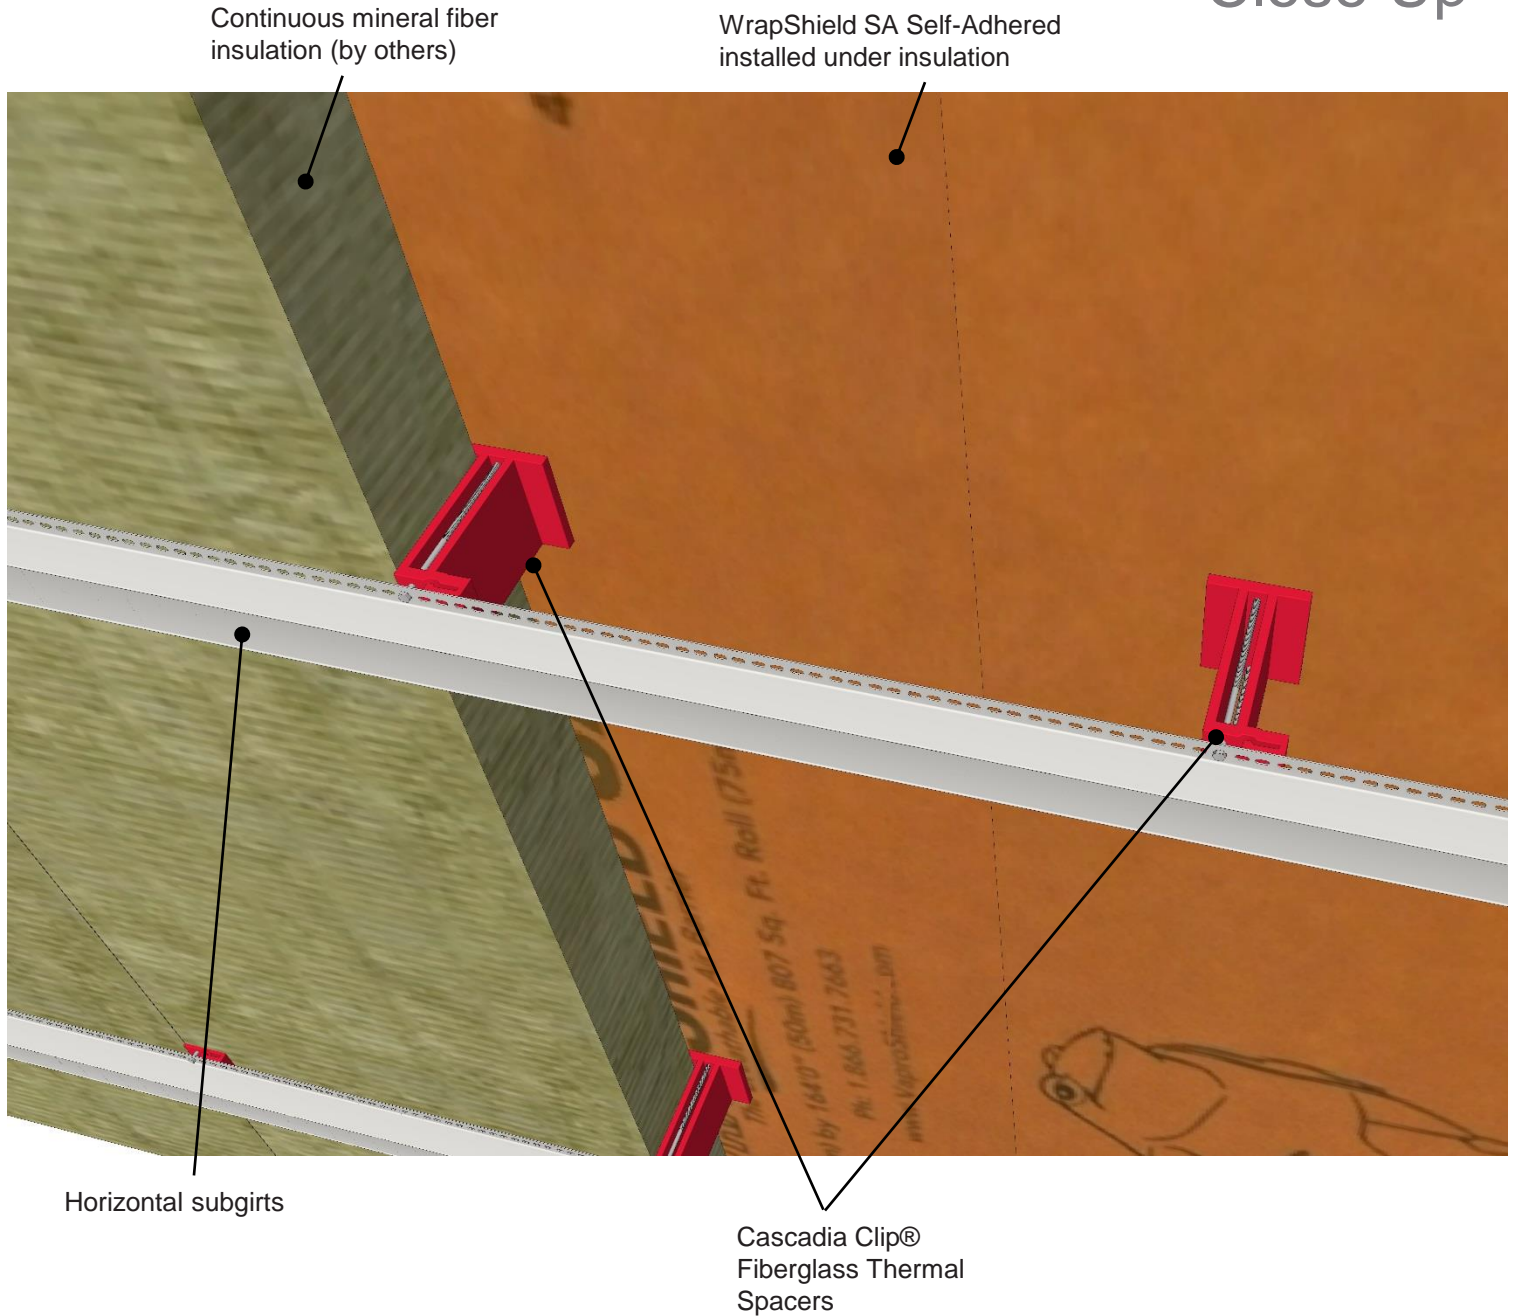

**WRAPSHIELD SA®**  
SELF-ADHERED

DRAWN BY: AR

DATE: 04.20.16

**PRODUCT DESCRIPTION**

A self-adhered, water resistive vapor permeable air barrier sheet membrane installed with Cascadia Clip® Fiberglass Thermal Spacers for exterior insulated cladding systems.

**DISCLAIMER**

Detail sketch is generic, representing suggested best practices for VaproShield materials, and does not represent a specific job site condition and therefore may not be applicable to certain projects. Detail sketch is designed for use as a reference and must be approved by the designer/ consultant of record for each project prior to installation by the subcontractor. Changes and approvals of VaproShield details are the sole responsibility of the designer/consultant of record. VaproShield is **not** the designer of record for building enclosure details and takes no responsibility for the accuracy or interpretation of actual project site conditions.

# Cascadia Clip Horizontal Assembly Close Up

**WRAPSHIELD SA**<sup>®</sup>  
 SELF-ADHERED

**PRODUCT DESCRIPTION**

A self-adhered, water resistive vapor permeable air barrier sheet membrane installed with Cascadia Clip<sup>®</sup> Fiberglass Thermal Spacers for exterior insulated cladding systems.