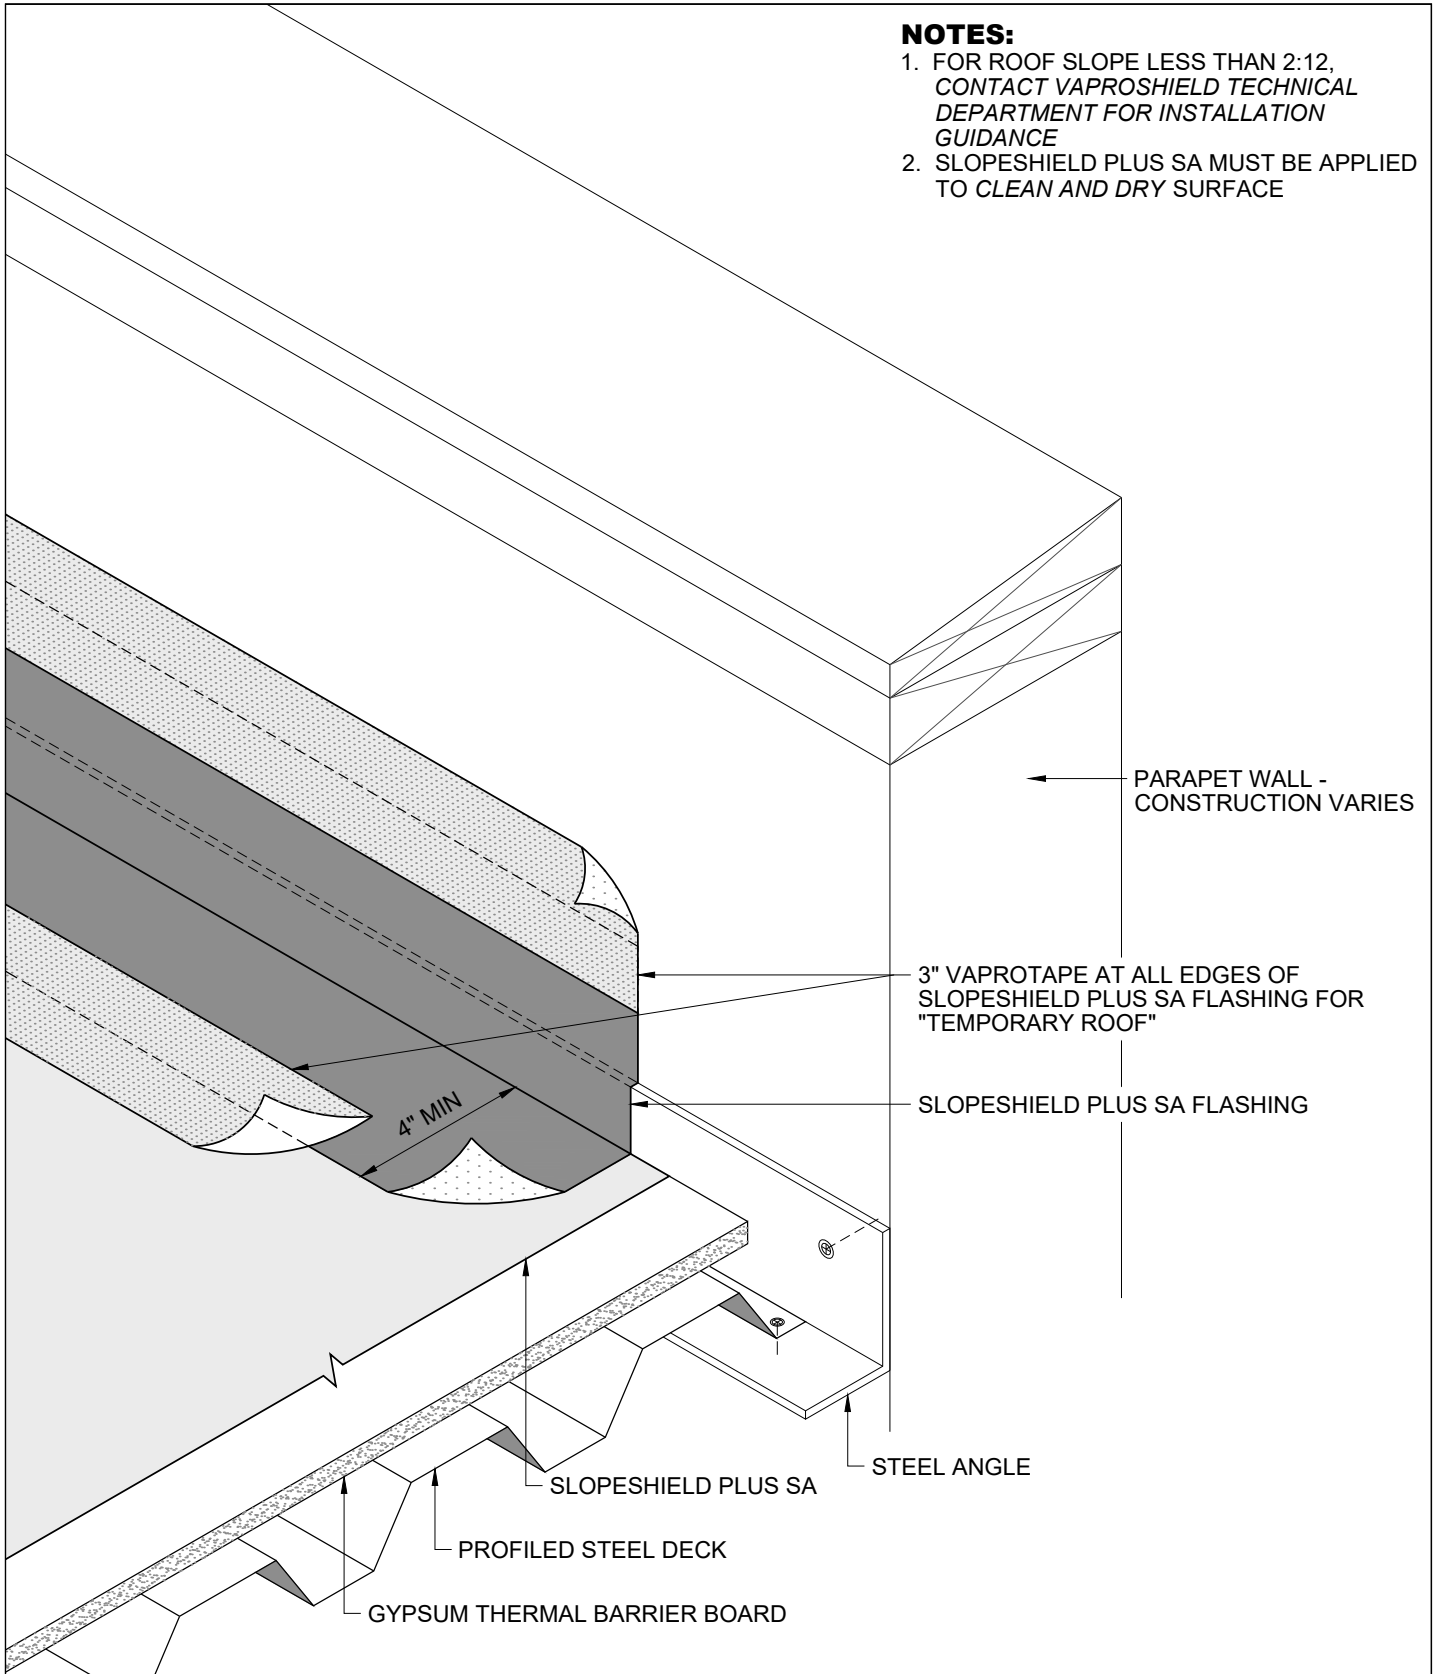

NOTES:

- 1. FOR ROOF SLOPE LESS THAN 2:12, CONTACT VAPROSHIELD TECHNICAL DEPARTMENT FOR INSTALLATION GUIDANCE
- 2. SLOPESHIELD PLUS SA MUST BE APPLIED TO CLEAN AND DRY SURFACE

VAPROSHIELD SLOPESHIELD PLUS SA		
TITLE: TEMPORARY ROOF - SLOPESHIELD PLUS SA EDGE FLASHING		
DATE: 08.03.2020	STEEP SLOPE 2:12 OR GREATER	FILE: SS-19
SCALE: NONE		