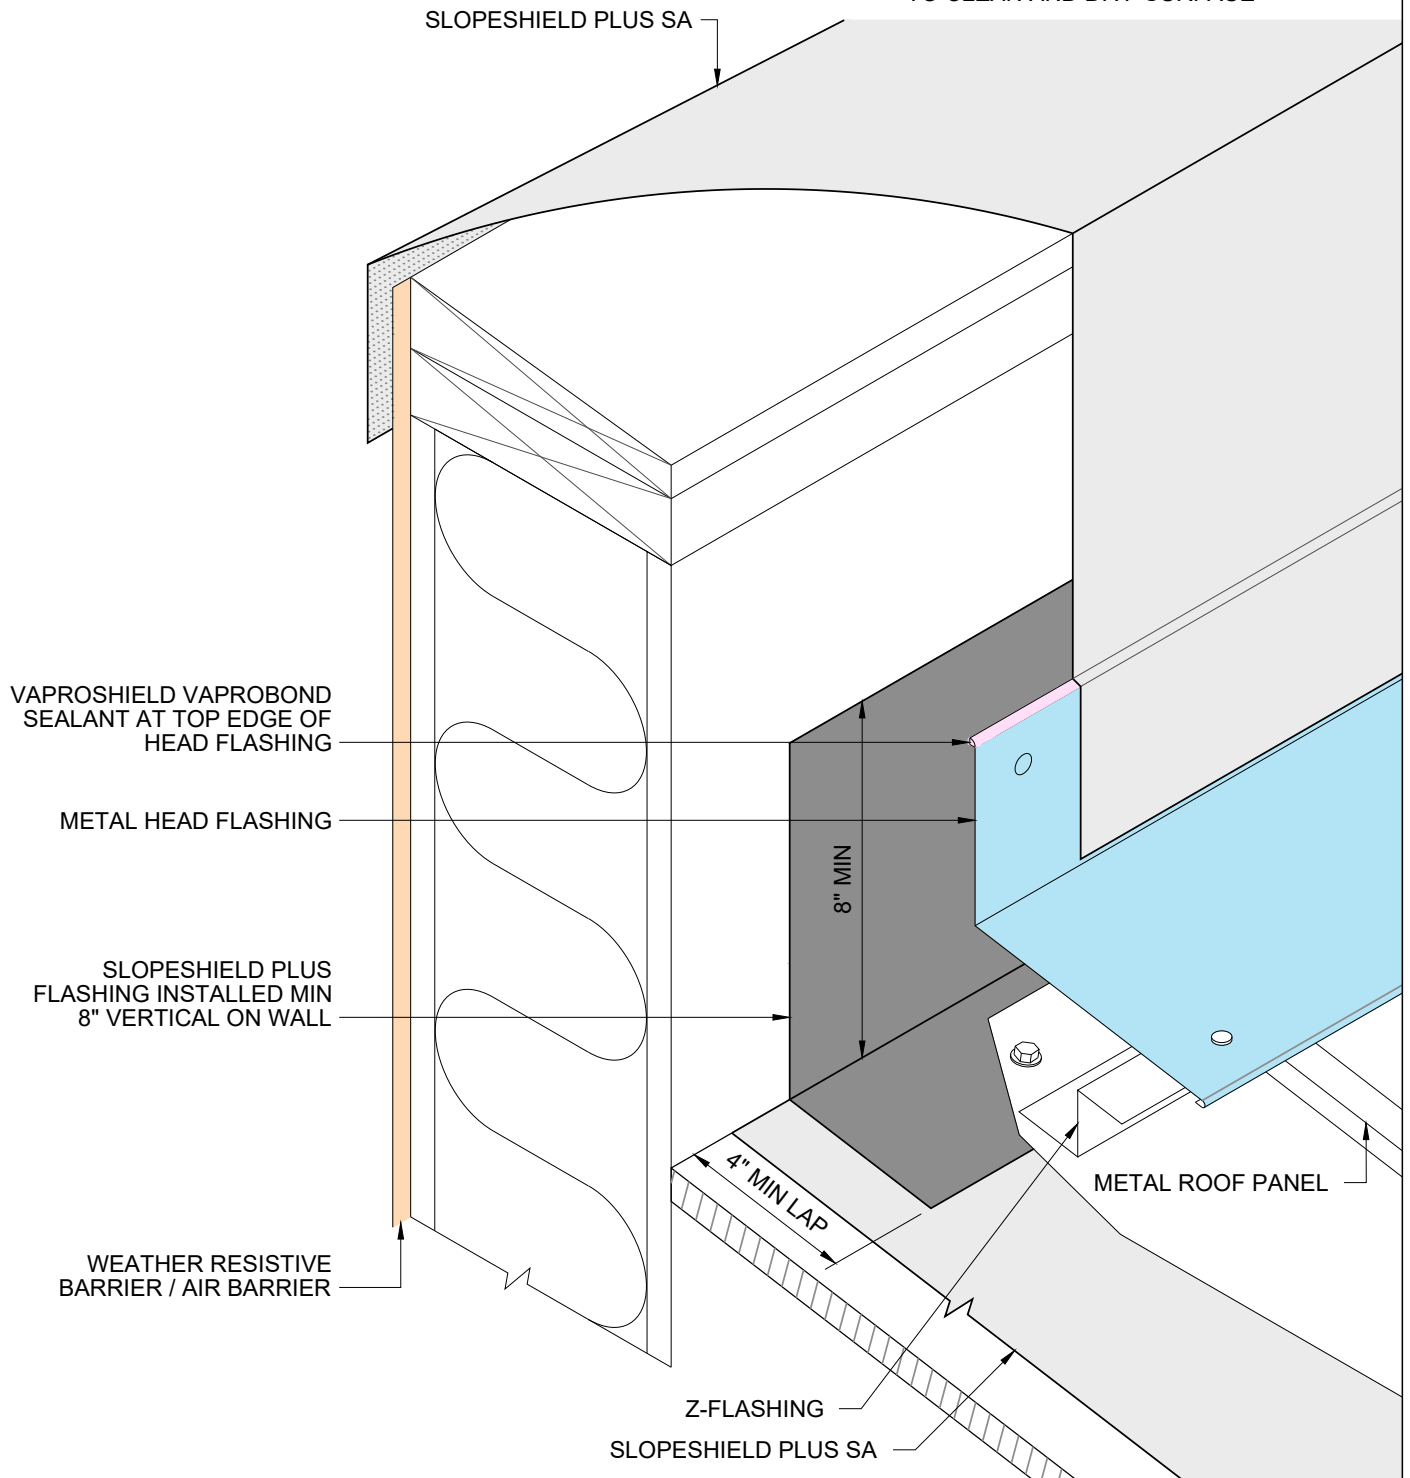

NOTES:

1. FOR ROOF SLOPE LESS THAN 2:12, CONTACT VAPROSHIELD TECHNICAL DEPARTMENT FOR INSTALLATION GUIDANCE
2. SLOPESHIELD PLUS SA MUST BE APPLIED TO CLEAN AND DRY SURFACE

VAPROSHIELD SLOPESHIELD PLUS SA

TITLE: ROOF TO WALL HEAD FLASHING

DATE: 08.03.2020

STEEP SLOPE
2:12 OR GREATER

FILE:

SS-17

SCALE: NONE