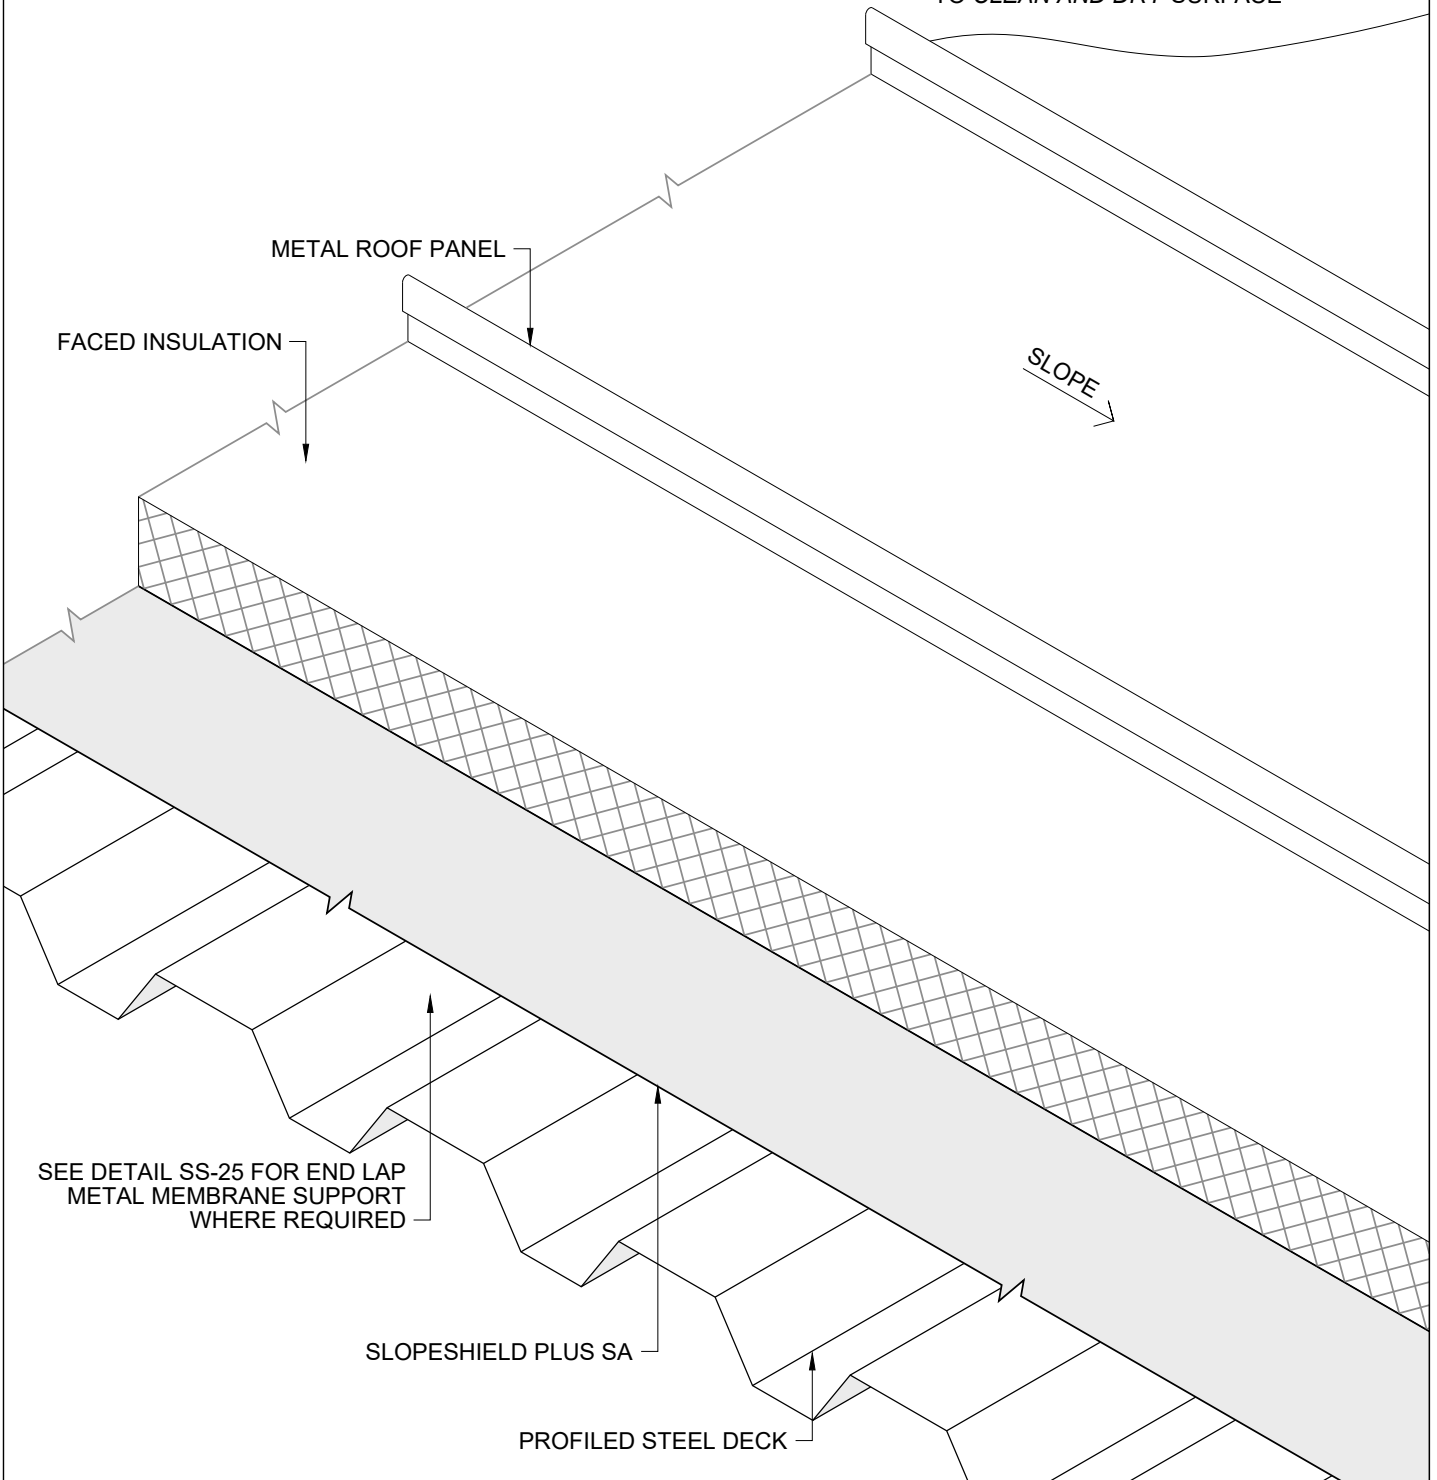

NOTES:

- 1. FOR ROOF SLOPE LESS THAN 2:12, CONTACT VAPROSHIELD TECHNICAL DEPARTMENT FOR INSTALLATION GUIDANCE
- 2. SLOPESHIELD PLUS SA MUST BE APPLIED TO CLEAN AND DRY SURFACE

VAPROSHIELD SLOPESHIELD PLUS SA

TITLE: METAL ROOF OVER INSULATION
ASSEMBLY #5

DATE: 08.03.2020

STEEP SLOPE
2:12 OR GREATER

FILE:

SS-06

SCALE: NONE