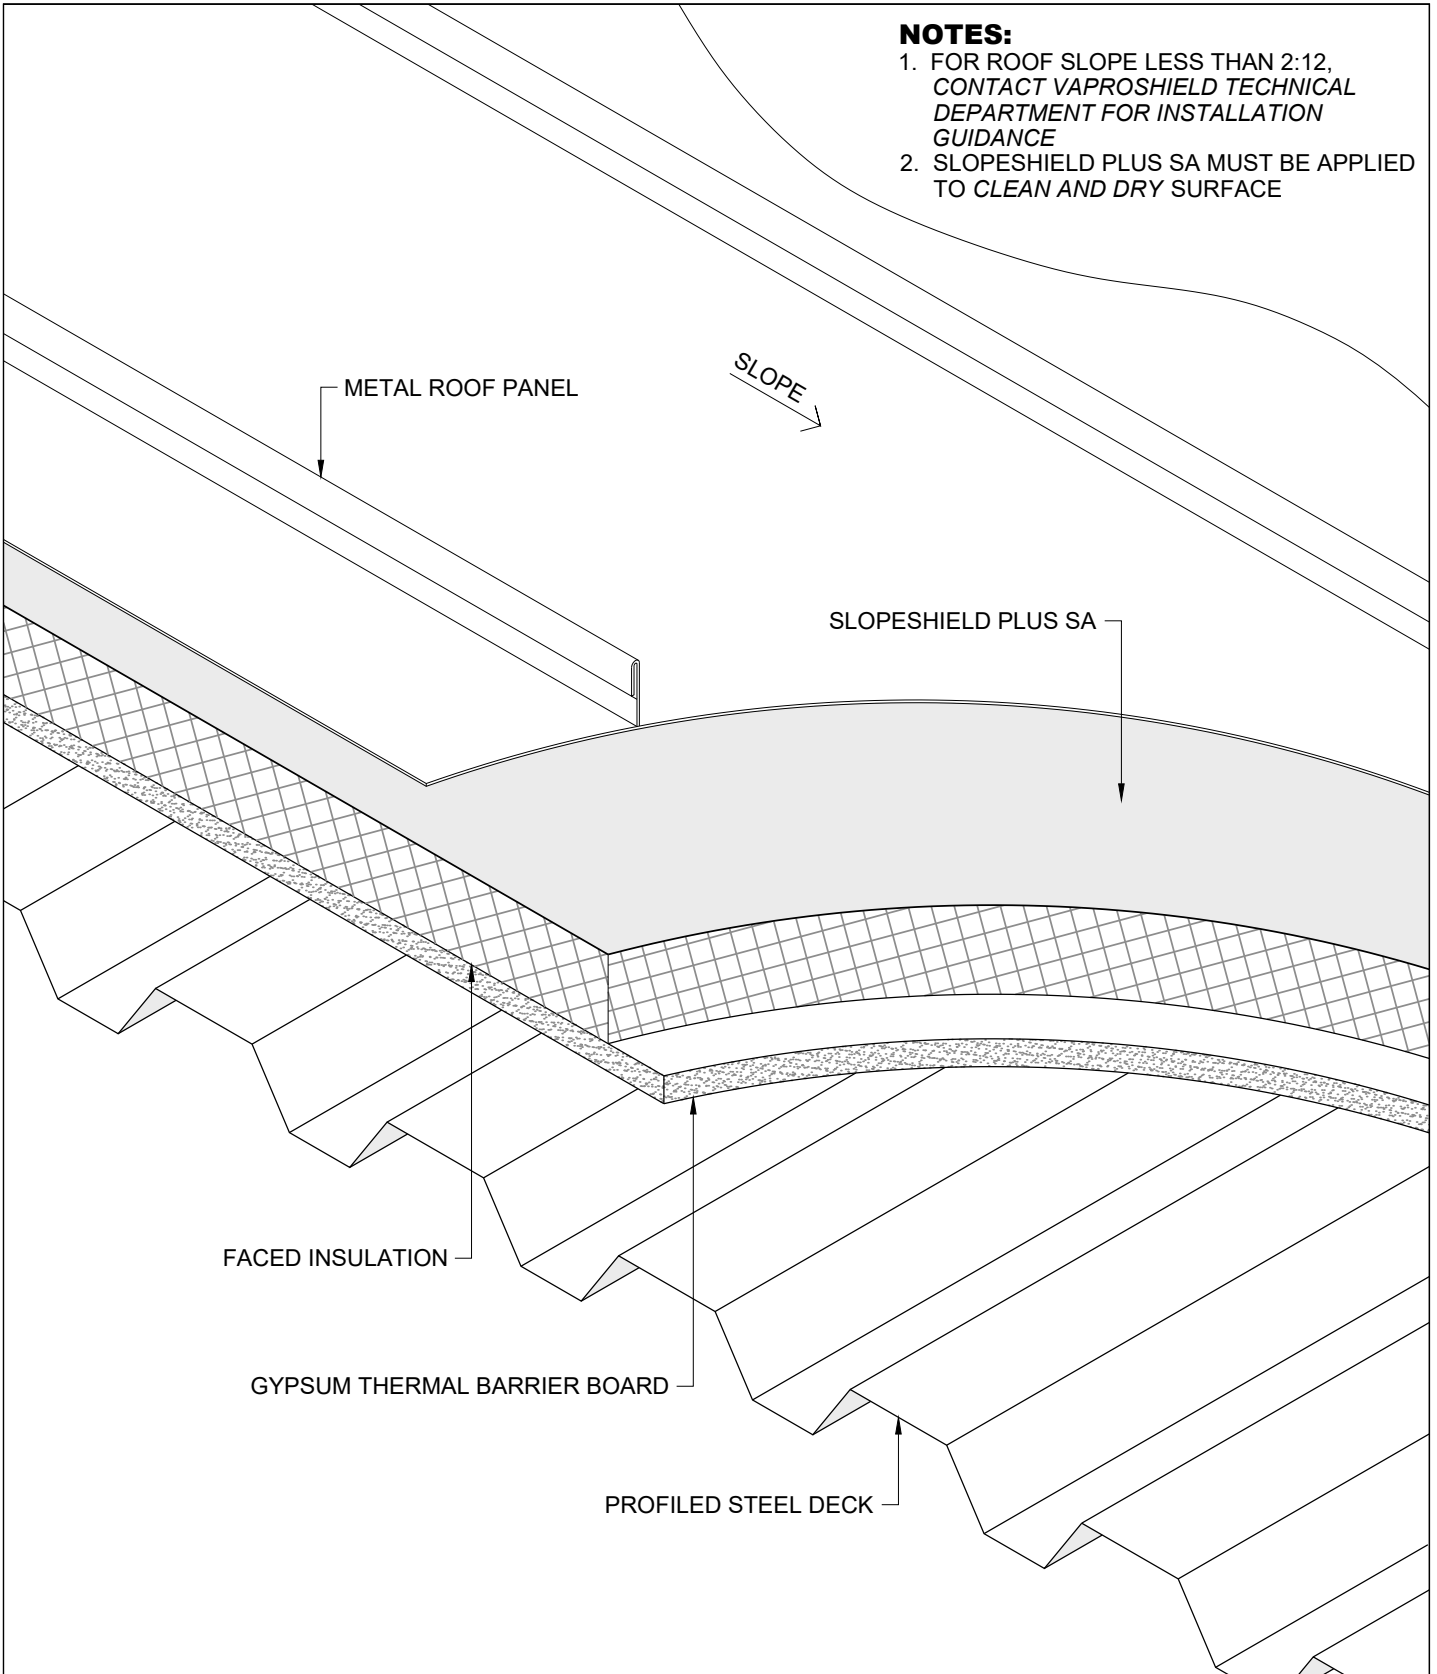

NOTES:

- 1. FOR ROOF SLOPE LESS THAN 2:12, CONTACT VAPROSHIELD TECHNICAL DEPARTMENT FOR INSTALLATION GUIDANCE
- 2. SLOPESHIELD PLUS SA MUST BE APPLIED TO CLEAN AND DRY SURFACE

VAPROSHIELD SLOPESHIELD PLUS SA

TITLE: METAL ROOF OVER INSULATION
ASSEMBLY #4

DATE: 08.03.2020

STEEP SLOPE
2:12 OR GREATER

FILE:

SS-05

SCALE: NONE