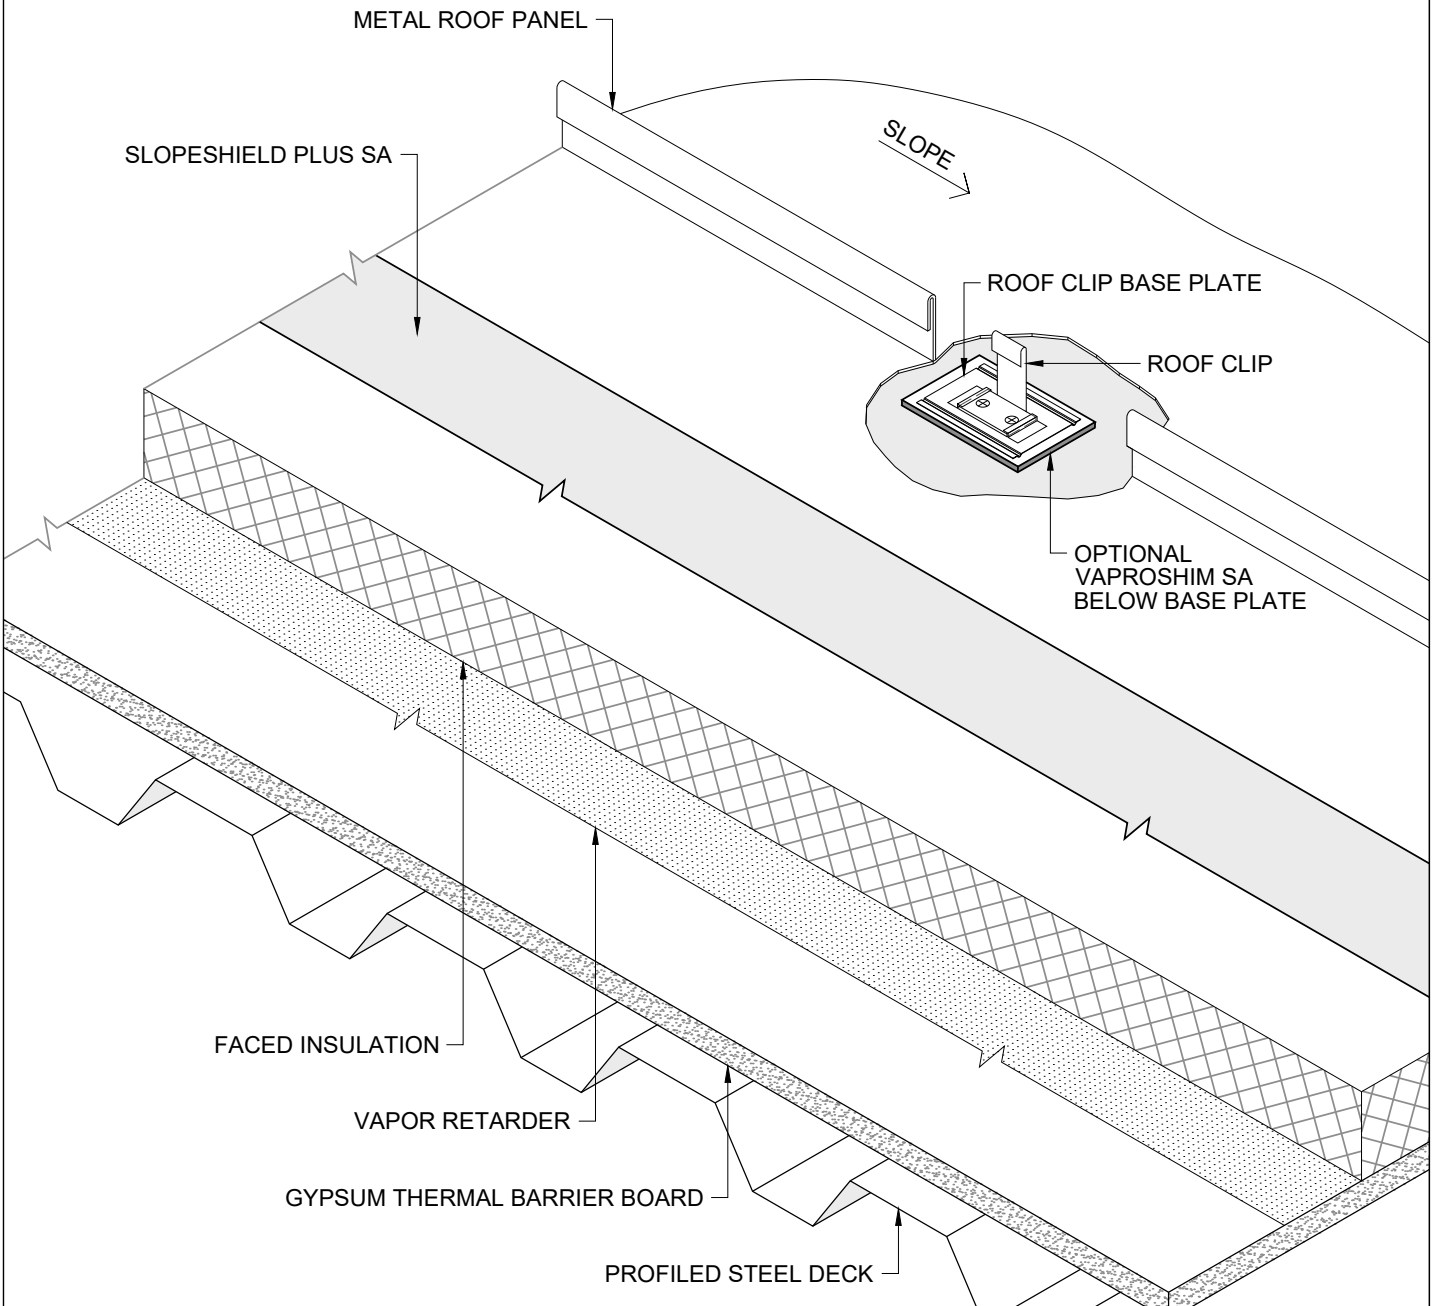

**NOTES:**

- 1. FOR ROOF SLOPE LESS THAN 2:12, CONTACT VAPROSHIELD TECHNICAL DEPARTMENT FOR INSTALLATION GUIDANCE
- 2. SLOPESHIELD PLUS SA MUST BE APPLIED TO CLEAN AND DRY SURFACE

VAPROSHIELD SLOPESHIELD PLUS SA

TITLE: METAL ROOF OVER INSULATION  
ASSEMBLY #3

DATE: 08.03.2020

STEEP SLOPE  
2:12 OR GREATER

FILE:

SS-04

SCALE: NONE