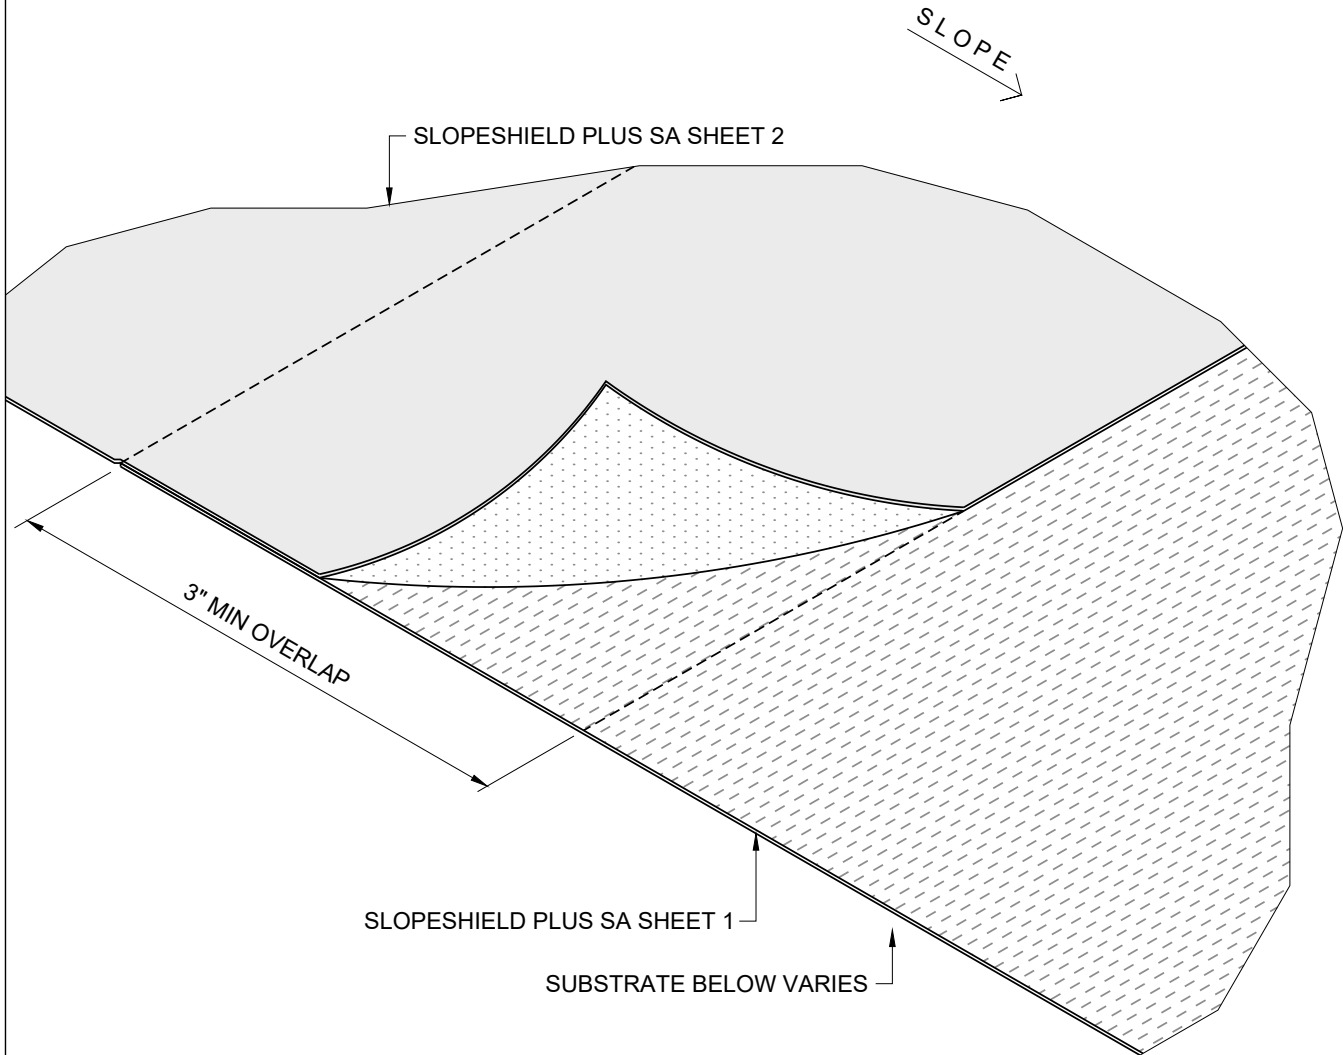

NOTES:

- 1. FOR ROOF SLOPE LESS THAN 2:12, CONTACT VAPROSHIELD TECHNICAL DEPARTMENT FOR INSTALLATION GUIDANCE
- 2. SLOPESHIELD PLUS SA MUST BE APPLIED TO CLEAN AND DRY SURFACE

VAPROSHIELD SLOPESHIELD PLUS SA

TITLE: MEMBRANE SIDE LAP DETAIL

DATE: 08.03.2020

STEEP SLOPE
2:12 OR GREATER

FILE:

SS-24

SCALE: NONE