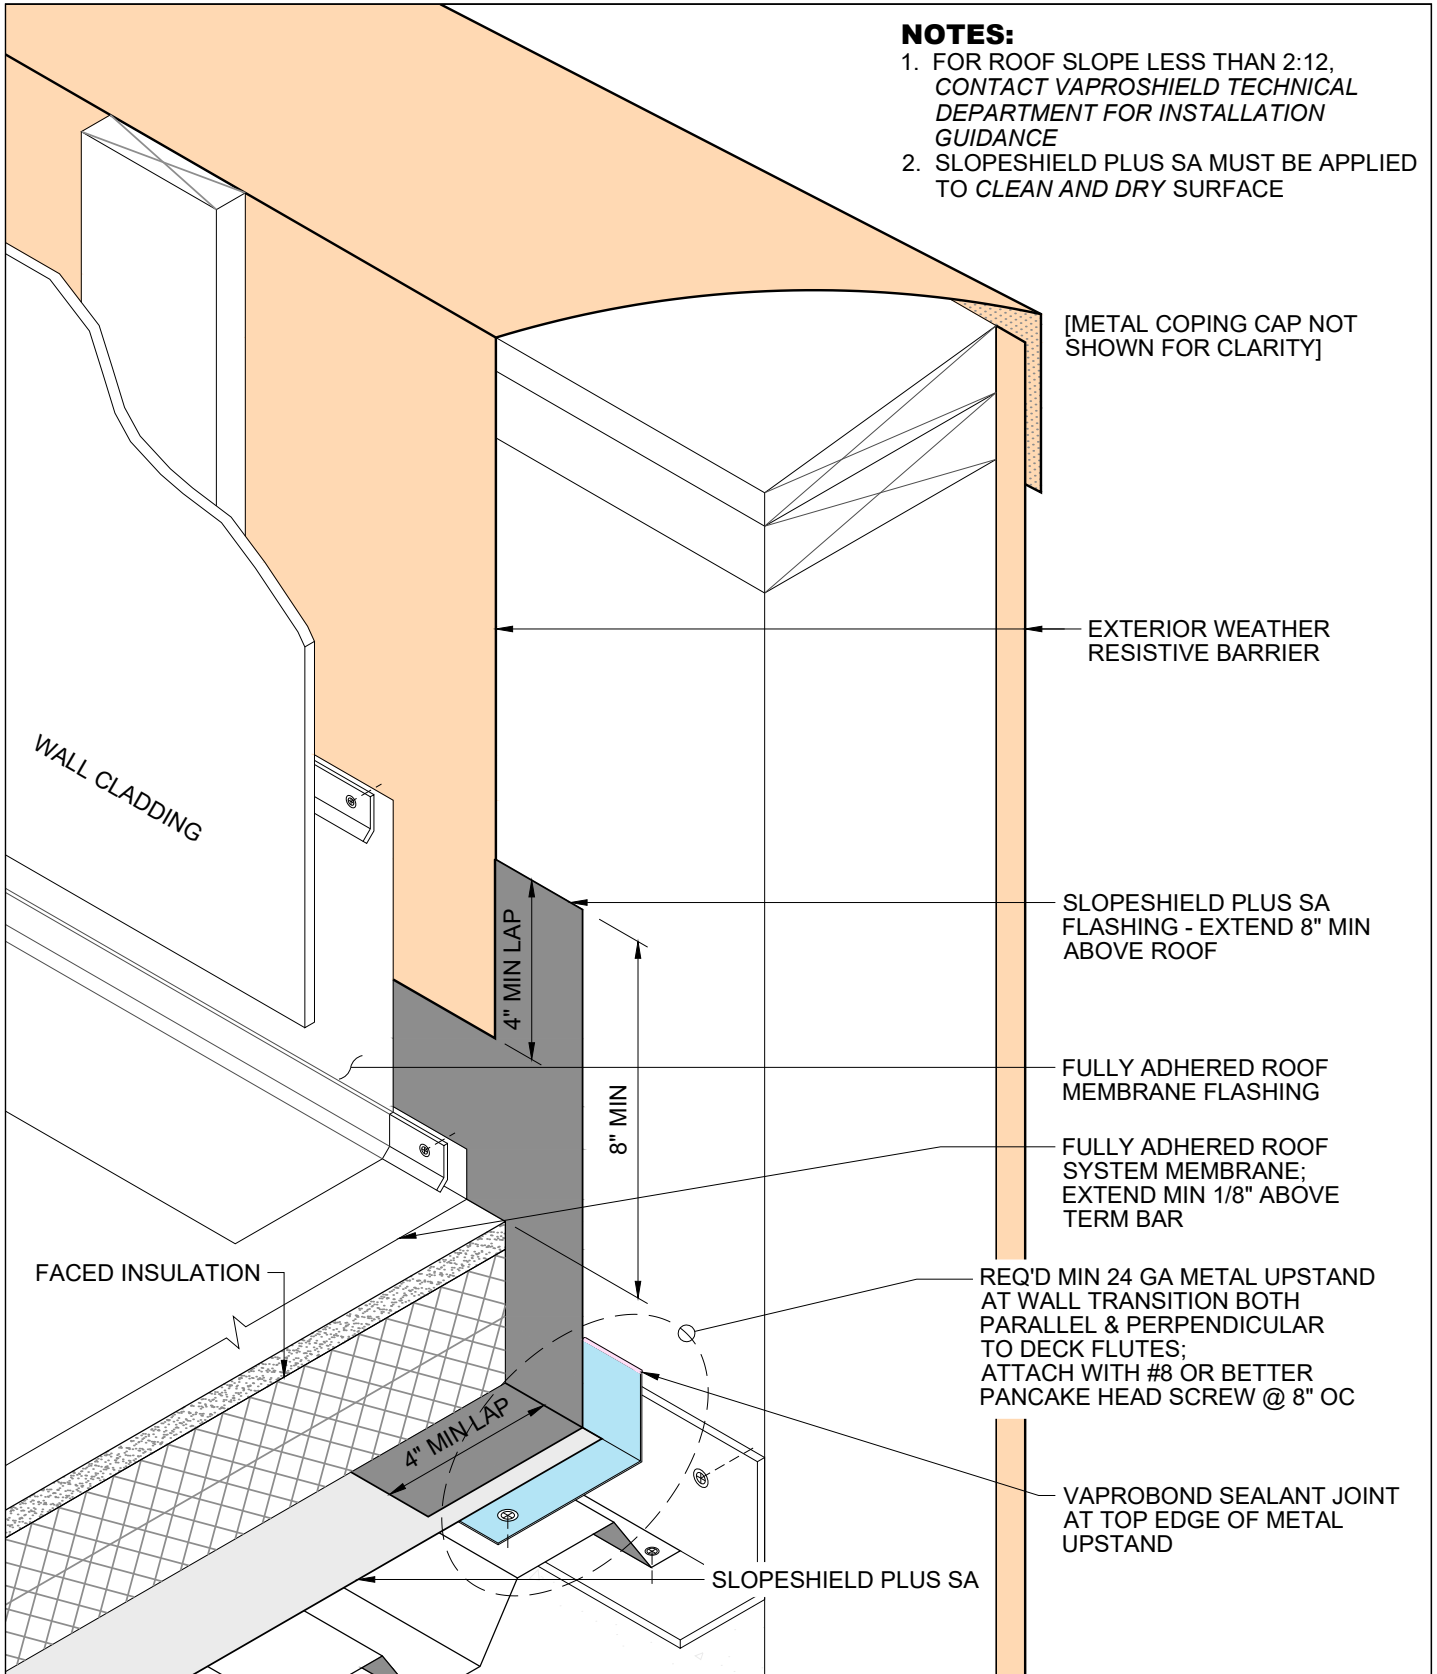

NOTES:

1. FOR ROOF SLOPE LESS THAN 2:12, CONTACT VAPROSHIELD TECHNICAL DEPARTMENT FOR INSTALLATION GUIDANCE
2. SLOPESHIELD PLUS SA MUST BE APPLIED TO CLEAN AND DRY SURFACE

VAPROSHIELD SLOPESHIELD PLUS SA		
TITLE: HIGH PARAPET FLASHING DETAIL		
DATE: 08.03.2020	STEEP SLOPE 2:12 OR GREATER	FILE: SS-16
SCALE: NONE		