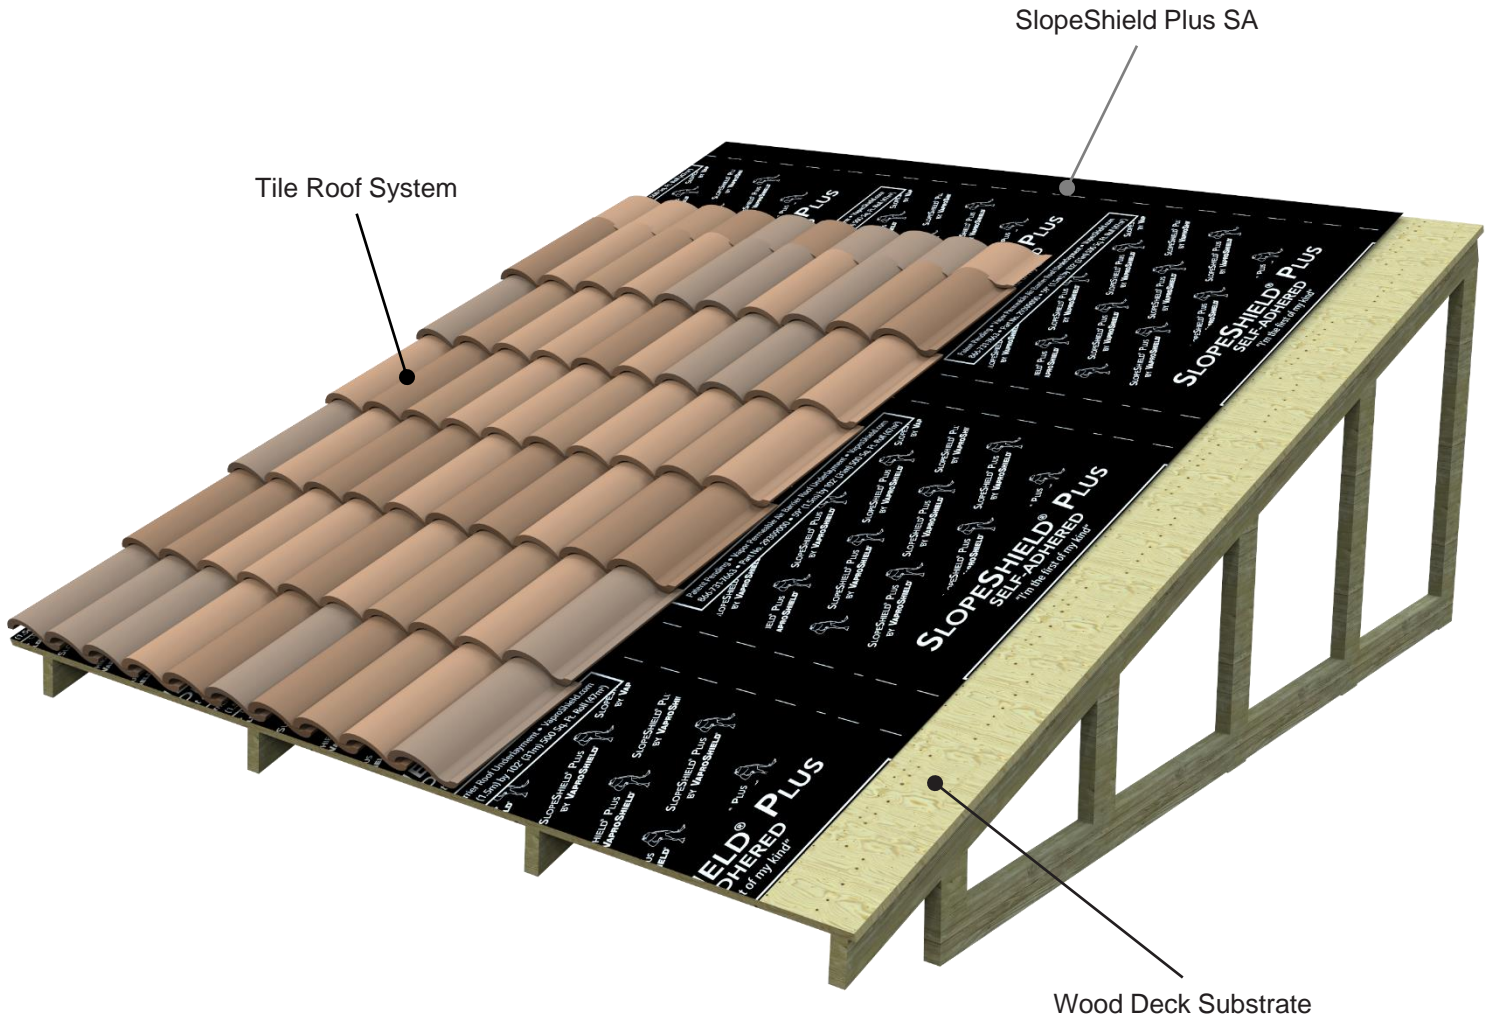

# SlopeShield Plus Self-Adhered with Tile Roof

## SLOPESHIELD® PLUS SELF-ADHERED

### PRODUCT DESCRIPTION

SlopeShield Plus Self-Adhered is a highly vapor permeable roofing underlayment Air Barrier (AB) material