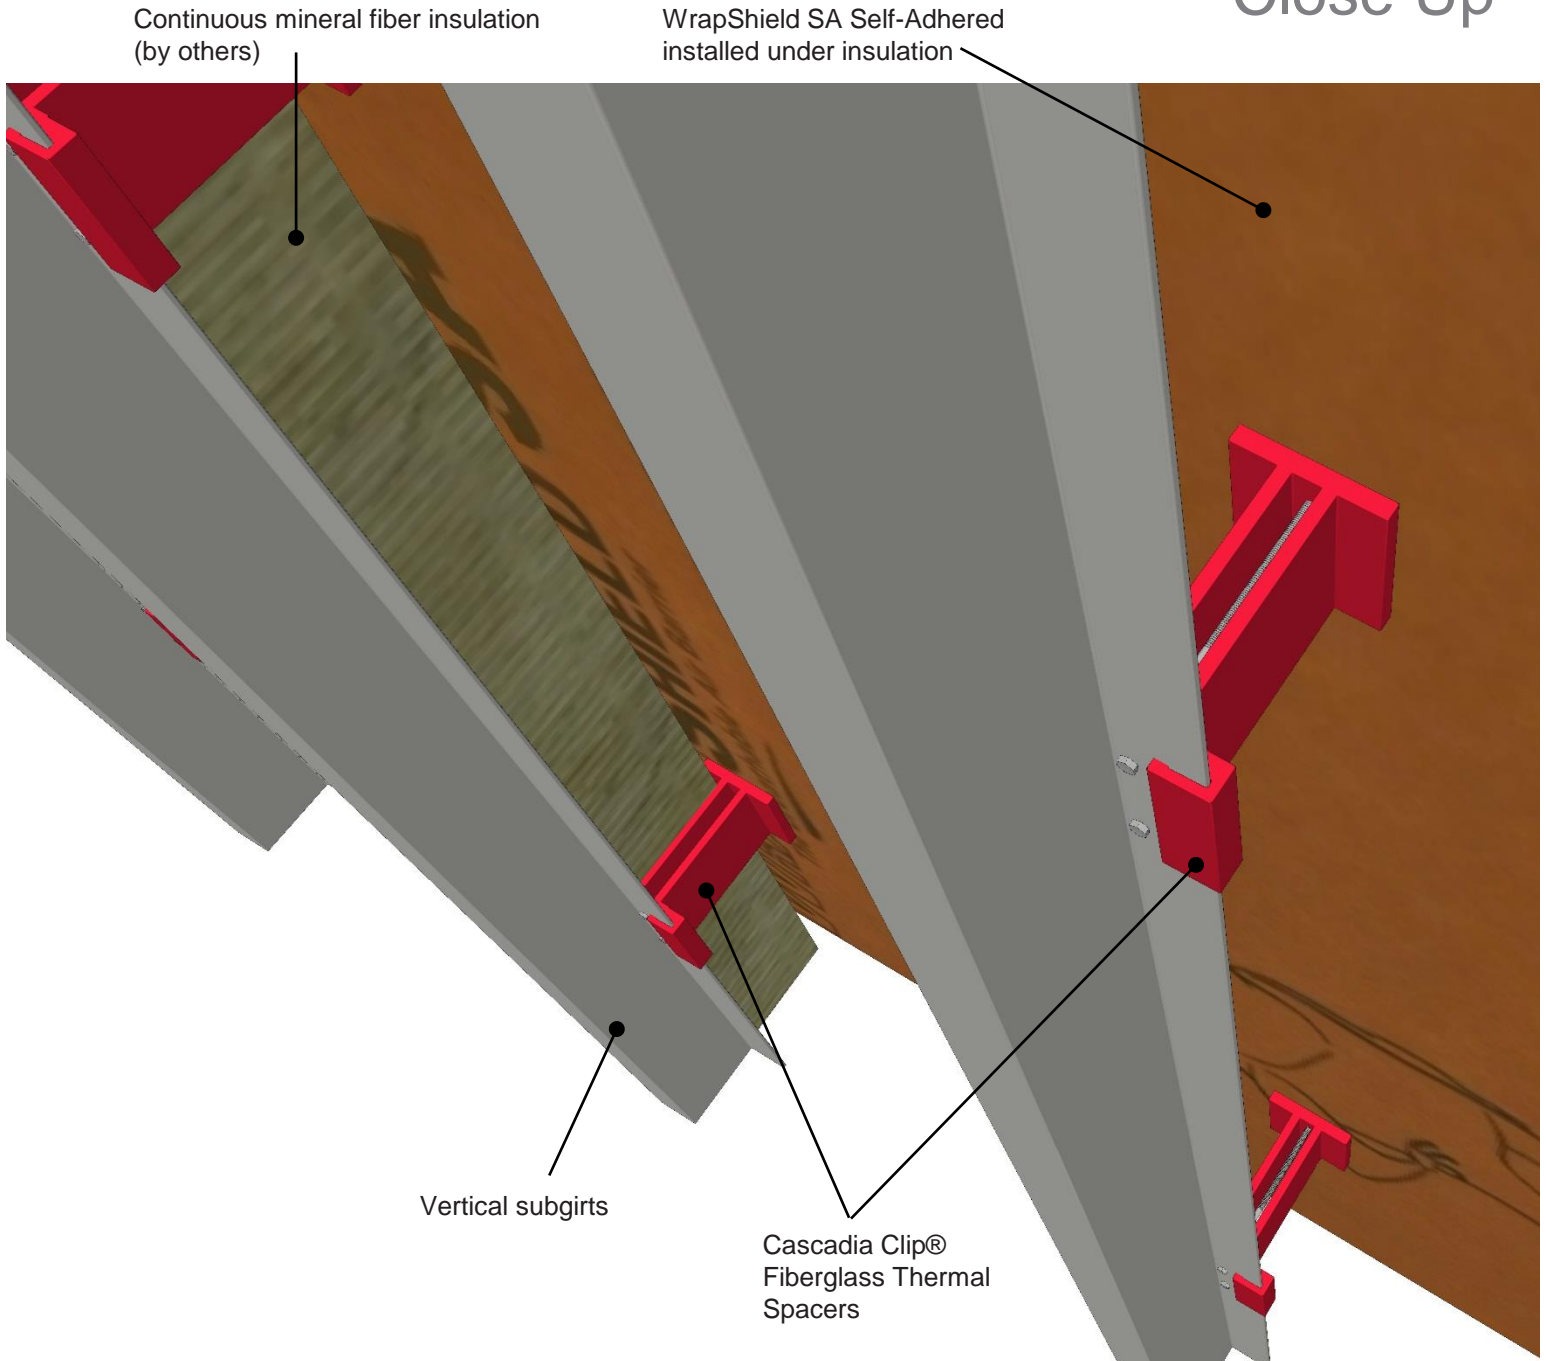

WRAPSHIELD SA®
SELF-ADHERED

PRODUCT DESCRIPTION

A self-adhered, water resistive vapor permeable air barrier sheet membrane installed with Cascadia Clip® Fiberglass Thermal Spacers for exterior insulated cladding systems.

DISCLAIMER

Detail sketch is generic, representing suggested best practices for VaproShield materials, and does not represent a specific job site condition and therefore may not be applicable to certain projects. Detail sketch is designed for use as a reference and must be approved by the designer/consultant of record for each project prior to installation by the subcontractor. Changes and approvals of VaproShield details are the sole responsibility of the designer/consultant of record. VaproShield is **not** the designer of record for building enclosure details and takes no responsibility for the accuracy or interpretation of actual project site conditions.

DRAWN BY: AR

DATE: 04.20.16

REF: 136-C

Always check www.VaproShield.com for the latest details and installation instructions

Cascadia Clip Vertical Assembly Close Up

WRAPSHIELD SA[®]
 SELF-ADHERED

PRODUCT DESCRIPTION

A self-adhered, water resistive vapor permeable air barrier sheet membrane installed with Cascadia Clip[®] Fiberglass Thermal Spacers for exterior insulated cladding systems.

DISCLAIMER

Detail sketch is generic, representing suggested best practices for VaproShield materials, and does not represent a specific job site condition and therefore may not be applicable to certain projects. Detail sketch is designed for use as a reference and must be approved by the designer/ consultant of record for each project prior to installation by the subcontractor. Changes and approvals of VaproShield details are the sole responsibility of the designer/consultant of record. VaproShield is **not** the designer of record for building enclosure details and takes no responsibility for the accuracy or interpretation of actual project site conditions.